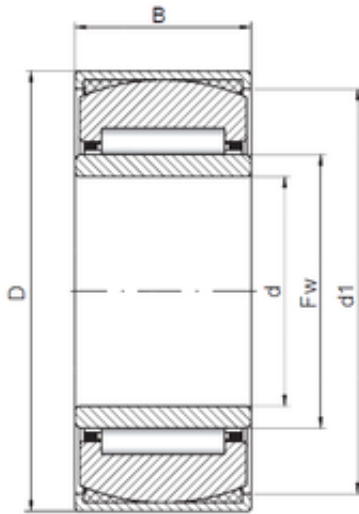

## BEARING DRIVESHAFT, INC.

17 mm x 35 mm x 16 mm ISO PNA17/35 needle roller bearings

Bearing No. PNA17/35

Size	17x35x16 mm
Bore Diameter	17 mm
Outer Diameter	35 mm
Width	16 mm
d	17 mm
Fw	20 mm
D	35 mm
B	16 mm
d1	30,5 mm

PNA17/35 Bearing 2D drawings and 3D CAD models