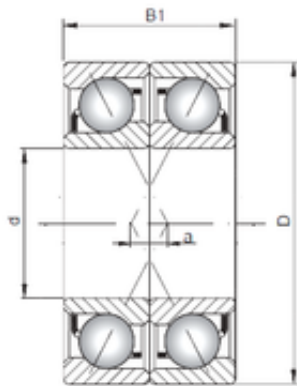

BEARING DRIVESHAFT, INC.

ISO 7407 ADF angular contact ball bearings

Bearing No. 7407 ADF

Size	35x100x50 mm
Bore Diameter	35 mm
Outer Diameter	100 mm
Width	50 mm
d	35 mm
D	100 mm
B1	50 mm
Angle ()	25 °
a	15,2 mm

7407 ADF Bearing 2D drawings and 3D CAD models