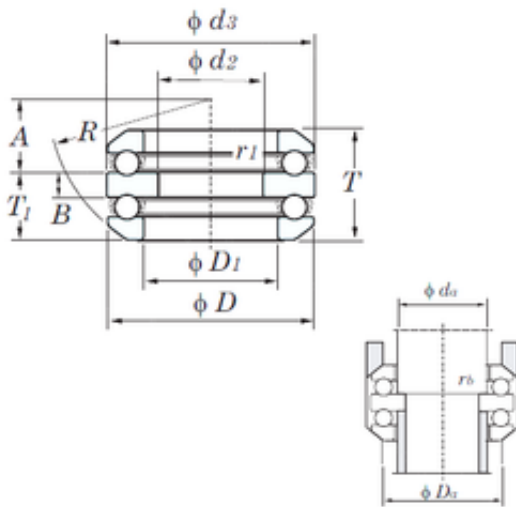

BEARING DRIVESHAFT, INC.

KOYO 54307 thrust ball bearings

Bearing No. 54307

54307 Bearing 2D drawings and 3D CAD models

Size	30x68x47.2 mm
Bore Diameter	30 mm
Outer Diameter	68 mm
Width	47.2 mm
d2	30 mm
D	68 mm
T1	47.2 mm
T2	28.6 mm
d3	68 mm
r min.	1 mm
r1 min.	0.3 mm
A	21 mm
B	10 mm
C	7.5 mm
D1	37 mm
R	56 mm
da min.	35 mm
Da max.	52 mm
ra max.	1 mm
rb max.	0.3 mm
Weight	0.710 Kg
Basic dynamic load rating (C)	55.5 kN
Basic static load rating (C0)	105 kN
(Grease) Lubrication Speed	2400 r/min