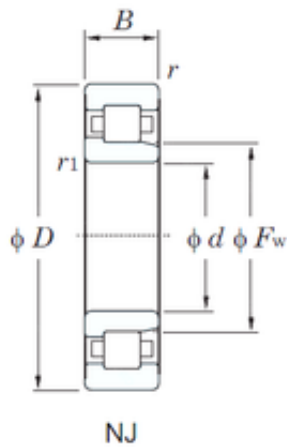

BEARING DRIVESHAFT, INC.

75 mm x 160 mm x 37 mm KOYO NJ315R
cylindrical roller bearings

Bearing No. NJ315R

Size	75x160x37 mm
Bore Diameter	75 mm
Outer Diameter	160 mm
Width	37 mm
d	75 mm
Fw	95 mm
D	160 mm
B	37 mm
C	37 mm
r min.	2.1 mm
r1 min.	2.1 mm
Weight	3.37 Kg
Basic dynamic load rating (C)	240 kN
Basic static load rating (C0)	263 kN
(Grease) Lubrication Speed	3700 r/min
Bearing No.	NJ315R
r(min)	2.1
r1(min)	2.1
Cr	300
C0r	263
Cu	39.9
Grease lub.	3700
Oil lub.	5000
Ew	-
d1	-

NJ315R Bearing 2D drawings and 3D CAD models

BEARING DRIVESHAFT, INC.

B1	-
B2	-
da(min)	-
db(min)	86
db(max)	93
dc(min)	-
dd(min)	-
Da(max)	149
Db(max)	-
Db(min)	-
ra(max)	2
rb(max)	2
(Refer.)Mass(kg)	3.46