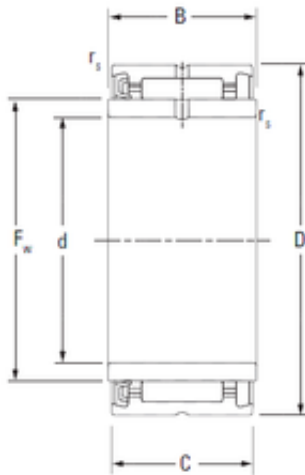

## BEARING DRIVESHAFT, INC.

40 mm x 62 mm x 23 mm KOYO NA4908RS  
needle roller bearings

Bearing No. NA4908RS

Size	40x62x23 mm
Bore Diameter	40 mm
Outer Diameter	62 mm
Width	23 mm
d	40 mm
Fw	48 mm
D	62 mm
B	23 mm
C	22 mm
r5 min.	0,6 mm
Weight	0,263 Kg
Basic dynamic load rating (C)	38,6 kN
Basic static load rating (C0)	57 kN

NA4908RS Bearing 2D drawings and 3D CAD models