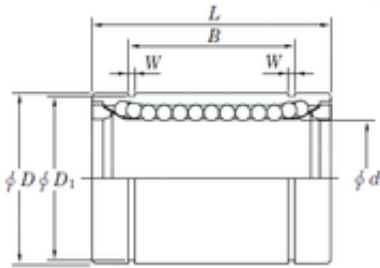

## BEARING DRIVESHAFT, INC.

35 mm x 52 mm x 49.5 mm KOYO SESDM35  
linear bearings

Bearing No. SESDM35

Size	35x52x49.5 mm
Bore Diameter	35 mm
Outer Diameter	52 mm
Width	49.5 mm
d	35 mm
D	52 mm
B	49.5 mm
D1	49 mm
L	70 mm
W	2.1 mm
Basic dynamic load rating (C)	1 670 kN

SESDM35 Bearing 2D drawings and 3D CAD models