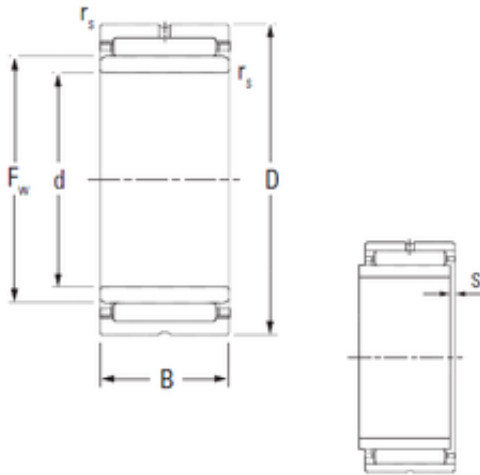

BEARING DRIVESHAFT, INC.

28 mm x 42 mm x 20 mm KOYO NKJ28/20
needle roller bearings

Bearing No. NKJ28/20

Size	28x42x20 mm
Bore Diameter	28 mm
Outer Diameter	42 mm
Width	20 mm
d	28 mm
Fw	32 mm
D	42 mm
B	20 mm
C	20 mm
r5 min.	0,3 mm
S	2 mm
Weight	0,104 Kg
Basic dynamic load rating (C)	24,8 kN
Basic static load rating (C0)	40,4 kN
(Grease) Lubrication Speed	14000 r/min

NKJ28/20 Bearing 2D drawings and 3D CAD models