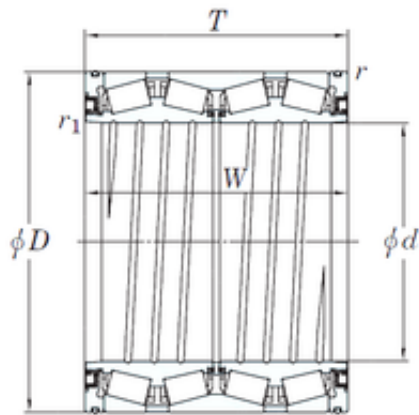

## KOYO 47TS584035 tapered roller bearings

Bearing No. 47TS584035

Size	290x400x346 mm
Bore Diameter	290 mm
Outer Diameter	400 mm
Width	346 mm
d	290 mm
D	400 mm
T	346 mm
r min.	4 mm
r1 min.	1,5 mm
W	346 mm
Weight	128 Kg
Basic dynamic load rating (C)	3070 kN
Basic static load rating (C0)	7860 kN
Calculation factor (e)	0,4
Calculation factor (Y2)	1,68

47TS584035 Bearing 2D drawings and 3D CAD models