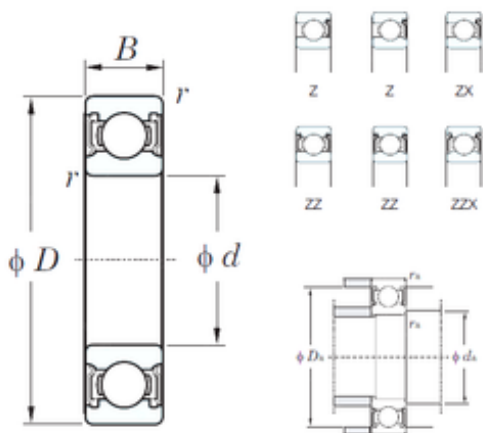

BEARING DRIVESHAFT, INC.

45 mm x 68 mm x 12 mm KOYO 6909Z deep groove ball bearings

Bearing No. 6909Z

Size	45x68x12 mm
Bore Diameter	45 mm
Outer Diameter	68 mm
Width	12 mm
d	45 mm
D	68 mm
B	12 mm
C	12 mm
r min.	0,6 mm
da min.	49 mm
da max	50 mm
Da max.	64 mm
ra max.	0,6 mm
Weight	0,132 Kg
Basic dynamic load rating (C)	14,1 kN
Basic static load rating (C0)	10,9 kN
(Grease) Lubrication Speed	9700 r/min
(Oil) Lubrication Speed	11000 r/min

6909Z Bearing 2D drawings and 3D CAD models