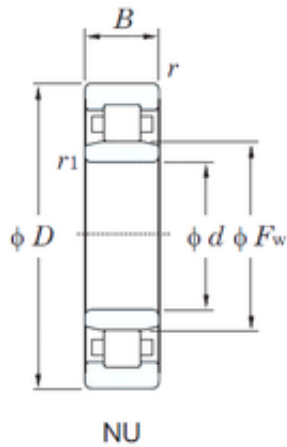

BEARING DRIVESHAFT, INC.

170 mm x 310 mm x 110 mm KOYO NU3234 cylindrical roller bearings

Bearing No. NU3234

Size	170x310x110 mm
Bore Diameter	170 mm
Outer Diameter	310 mm
Width	110 mm
d	170 mm
Fw	208 mm
D	310 mm
B	110 mm
C	110 mm
r min.	4 mm
r1 min.	4 mm
Weight	36.2 Kg
Basic dynamic load rating (C)	964 kN
Basic static load rating (C0)	1580 kN
(Grease) Lubrication Speed	1500 r/min
Bearing No.	NU3234
r(min)	4
r1(min)	4
Cr	1210
C0r	1580
Cu	181
Grease lub.	1500
Oil lub.	2300
Ew	-
d1	-

NU3234 Bearing 2D drawings and 3D CAD models

BEARING DRIVESHAFT, INC.

B1	-
B2	-
da(min)	-
db(min)	186
db(max)	204
dc(min)	-
dd(min)	-
Da(max)	294
Db(max)	-
Db(min)	-
ra(max)	3
rb(max)	3
(Refer.)Mass(kg)	36.2