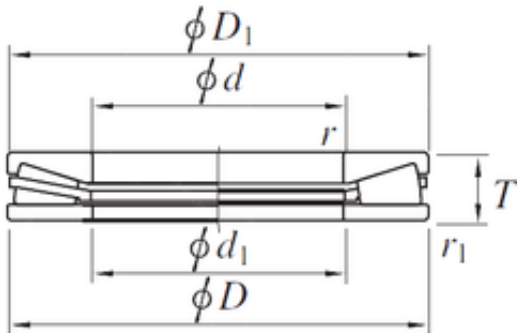

BEARING DRIVESHAFT, INC.

KOYO THR484011 thrust roller bearings

Bearing No. THR484011

Size	241x404x110 mm
Bore Diameter	241 mm
Outer Diameter	404 mm
Width	110 mm
d	241 mm
D	404 mm
T	110 mm
d1	241 mm
r min.	5 mm
r1 min.	5 mm
D1	404 mm
Weight	62.0 Kg
Basic dynamic load rating (C)	2 200 kN

THR484011 Bearing 2D drawings and 3D CAD models