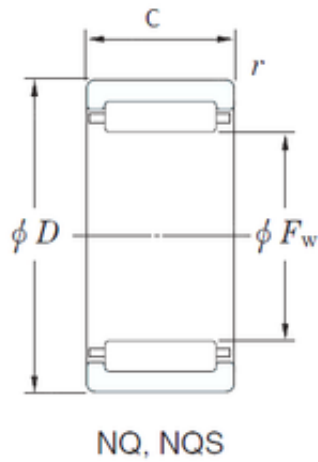

## KOYO NQ20/16D needle roller bearings

Bearing No. NQ20/16D

Size	20x28x16 mm
Bore Diameter	20 mm
Outer Diameter	28 mm
Width	16 mm
Fw	20 mm
D	28 mm
C	16 mm
r min.	0.3 mm
r5 min.	0.3 mm
Weight	0.030 Kg
Basic dynamic load rating (C)	12.0 kN
Basic static load rating (C0)	18.2 kN
(Grease) Lubrication Speed	22000 r/min

NQ20/16D Bearing 2D drawings and 3D CAD models