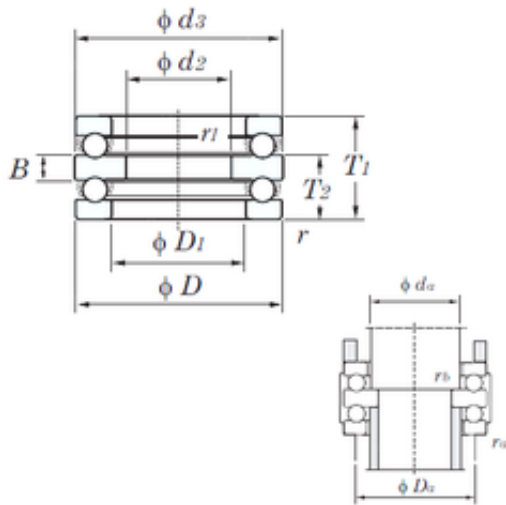

BEARING DRIVESHAFT, INC.

KOYO 52211 thrust ball bearings

Bearing No. 52211

Size	45x90x45 mm
Bore Diameter	45 mm
Outer Diameter	90 mm
Width	45 mm
d2	45 mm
D	90 mm
T1	45 mm
T2	27.5 mm
d3	90 mm
r min.	1 mm
r1 min.	0.6 mm
A	32.5 mm
B	10 mm
C	9 mm
D1	57 mm
R	72 mm
da min.	55 mm
Da max.	72 mm
ra max.	1 mm
rb max.	0.6 mm
Weight	1.12 Kg
Basic dynamic load rating (C)	69.4 kN
Basic static load rating (C0)	159 kN
(Grease) Lubrication Speed	2100 r/min

52211 Bearing 2D drawings and 3D CAD models