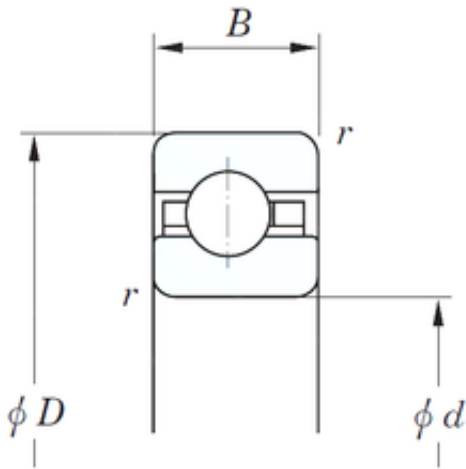

BEARING DRIVESHAFT, INC.

114,3 mm x 165,1 mm x 25,4 mm KOYO
KGC045 deep groove ball bearings

Bearing No. KGC045

KGC045 Bearing 2D drawings and 3D CAD models

Size	114.3x165.1x25.4 mm
Bore Diameter	114,3 mm
Outer Diameter	165,1 mm
Width	25,4 mm
d	114,3 mm
D	165,1 mm
B	25,4 mm
C	25,4 mm
r	2 mm
Weight	1,81 Kg
Basic dynamic load rating (C)	43,6 kN
Bearing No.	KGC045
r(min)	2
Cr	43.6
C0r	42.7
Mass(kg)	1.81