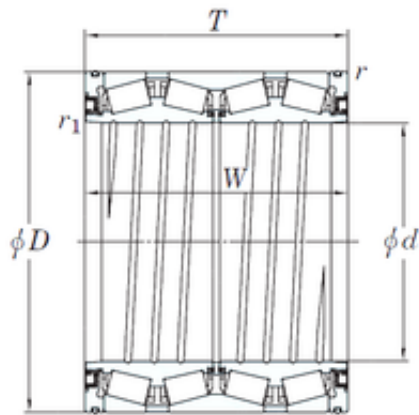

BEARING DRIVESHAFT, INC.

KOYO 47TS604025 tapered roller bearings

Bearing No. 47TS604025

Size	300x400x254 mm
Bore Diameter	300 mm
Outer Diameter	400 mm
Width	254 mm
d	300 mm
D	400 mm
T	254 mm
r min.	4 mm
r1 min.	5 mm
W	254 mm
Weight	84,6 Kg
Basic dynamic load rating (C)	2220 kN
Basic static load rating (C0)	5300 kN
Calculation factor (e)	0,28
Calculation factor (Y2)	2,43

47TS604025 Bearing 2D drawings and 3D CAD models