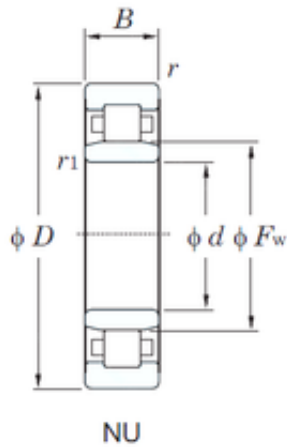

BEARING DRIVESHAFT, INC.

35 mm x 100 mm x 25 mm KOYO NU407
cylindrical roller bearings

Bearing No. NU407

Size	35x100x25 mm
Bore Diameter	35 mm
Outer Diameter	100 mm
Width	25 mm
d	35 mm
Fw	53 mm
D	100 mm
B	25 mm
C	25 mm
r min.	1.5 mm
r1 min.	1.5 mm
Weight	1.02 Kg
Basic dynamic load rating (C)	75.2 kN
Basic static load rating (C0)	68.9 kN
(Grease) Lubrication Speed	6600 r/min
Bearing No.	NU407
r(min)	1.5
r1(min)	1.5
Cr	94.1
C0r	68.9
Cu	9.25
Grease lub.	6600
Oil lub.	8800
Ew	-
d1	-

NU407 Bearing 2D drawings and 3D CAD models

BEARING DRIVESHAFT, INC.

B1	-
B2	-
da(min)	-
db(min)	43
db(max)	52
dc(min)	-
dd(min)	-
Da(max)	92
Db(max)	-
Db(min)	-
ra(max)	1.5
rb(max)	1.5
(Refer.)Mass(kg)	1.02