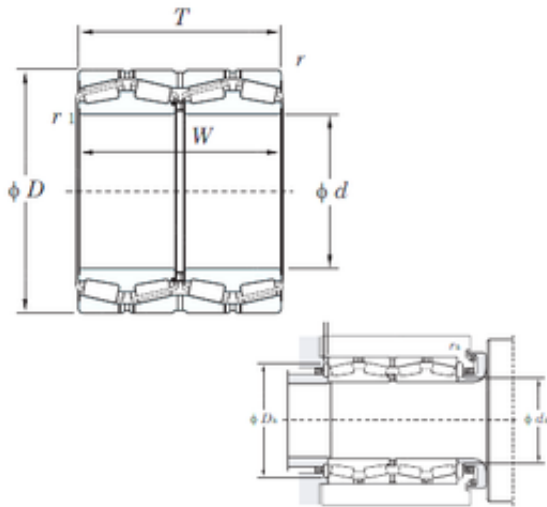

BEARING DRIVESHAFT, INC.

KOYO 47348 tapered roller bearings

Bearing No. 47348

Size	240x400x266 mm
Bore Diameter	240 mm
Outer Diameter	400 mm
Width	266 mm
d	240 mm
D	400 mm
T	266 mm
r min.	4 mm
r1 min.	5 mm
S	7.5 mm
W	266 mm
da min.	284.9 mm
Da min	357.8 mm
Da max.	382 mm
ra max.	3 mm
rb max.	4 mm
Weight	132 Kg
Basic dynamic load rating (C)	2620 kN
Basic static load rating (C0)	4950 kN
Calculation factor (e)	1.95
Calculation factor (Y0)	0.35

47348 Bearing 2D drawings and 3D CAD models