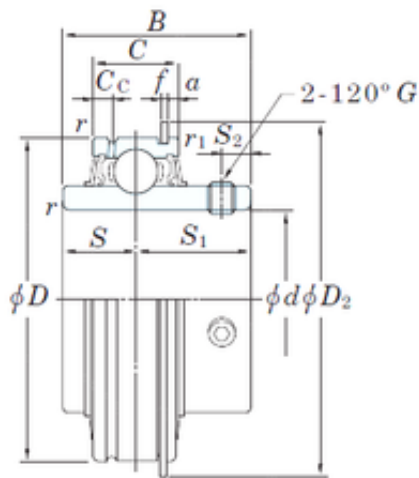

BEARING DRIVESHAFT, INC.

22,225 mm x 52 mm x 34,1 mm KOYO
ER205-14 deep groove ball bearings

Bearing No. ER205-14

Size	22.225x52x34.1 mm
Bore Diameter	22,225 mm
Outer Diameter	52 mm
Width	34,1 mm
d	22,225 mm
D	52 mm
B	34,1 mm
C	19 mm
S1	19,8 mm
a	2,38 mm
f	1,07 mm
r min.	1 mm
r1 min.	0,5 mm
C	5 mm
D2	57,7 mm
S	14,3 mm
S2	5,5 mm
Thread (G) - 1/4-28UNF	1/428UNF
Weight	0,3 Kg
Basic dynamic load rating (C)	14 kN
Basic static load rating (C0)	7,85 kN

ER205-14 Bearing 2D drawings and 3D CAD models