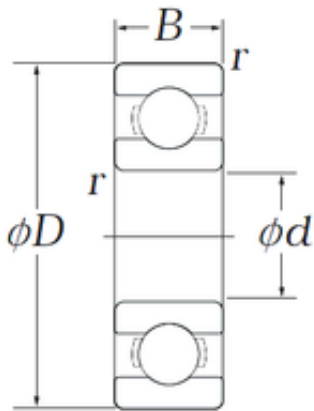

BEARING DRIVESHAFT, INC.

6,35 mm x 12,7 mm x 3,175 mm KOYO OB88
deep groove ball bearings

Bearing No. OB88

Size	6.35x12.7x3.175 mm
Bore Diameter	6,35 mm
Outer Diameter	12,7 mm
Width	3,175 mm
d	6,35 mm
D	12,7 mm
B	3,175 mm
C	3,175 mm
r min.	0,127 mm
Weight	0,0014 Kg
Basic dynamic load rating (C)	1,1 kN
Basic static load rating (C0)	0,44 kN
(Grease) Lubrication Speed	48000 r/min

OB88 Bearing 2D drawings and 3D CAD models