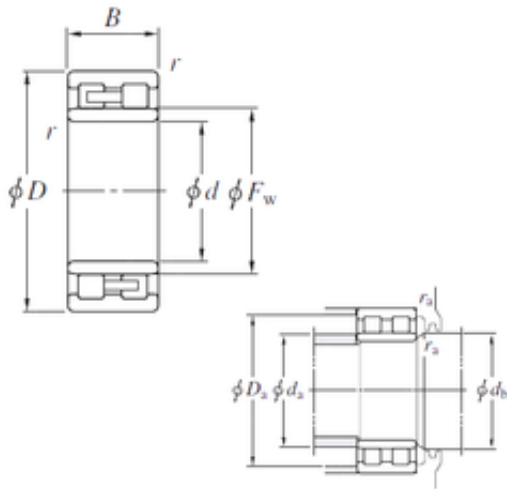

BEARING DRIVESHAFT, INC.

480 mm x 680 mm x 280 mm KOYO
96NNU68280 cylindrical roller bearings

Bearing No. 96NNU68280

96NNU68280 Bearing 2D drawings and 3D CAD models

Size	480x680x280 mm
Bore Diameter	480 mm
Outer Diameter	680 mm
Width	280 mm
d	480 mm
Fw	527 mm
D	680 mm
B	280 mm
r min.	6 mm
da min.	504 mm
da max	521 mm
Da max.	656 mm
db min	531 mm
ra max.	5 mm
Weight	325 Kg
Basic dynamic load rating (C)	5160 kN