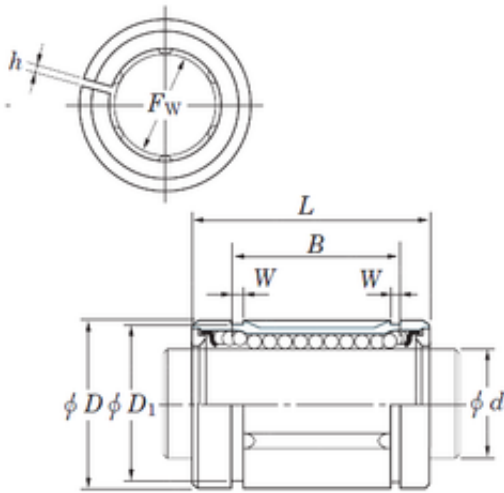

BEARING DRIVESHAFT, INC.

KOYO SDE50AJ linear bearings

Bearing No. SDE50AJ

SDE50AJ Bearing 2D drawings and 3D CAD models

Size	50x75x77.6 mm
Bore Diameter	50 mm
Outer Diameter	75 mm
Width	77,6 mm
Fw	50 mm
D	75 mm
h	3 mm
B	77,6 mm
D1	72 mm
L	100 mm
W	2,65 mm
Weight	1,05 Kg
Basic dynamic load rating (C)	4020 kN