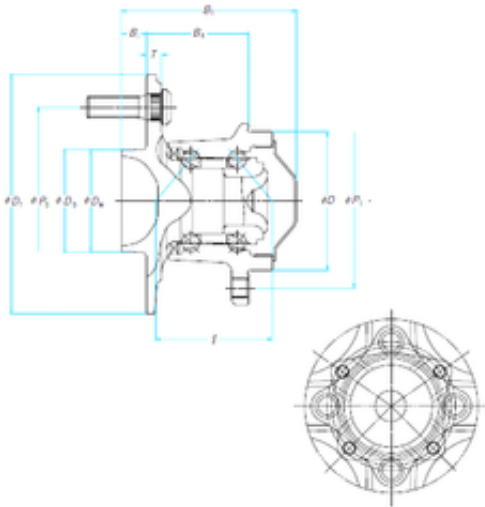

BEARING DRIVESHAFT, INC.

NSK 49BWKH17 angular contact ball bearings

Bearing No. 49BWKH17

| | |
|-------------------------------|--------------------|
| Outer Diameter | 152 mm |
| D | 152 mm |
| Ba | 74,5 mm |
| Bt | 100,8 mm |
| Df | 152 mm |
| Pb | 114,3 mm |
| Pt | 99 mm |
| Bi | 13,5 mm |
| D | 74 mm |
| D1 | 62 mm |
| Dw | 60 mm |
| T | 11 mm |
| | 66,1 Tolerance h14 |
| Weight | 3,68 Kg |
| Basic dynamic load rating (C) | 50,5 kN |
| Basic static load rating (C0) | 38 kN |
| ABS | + |
| 1 | Wheel Bearing |

49BWKH17 Bearing 2D drawings and 3D CAD models