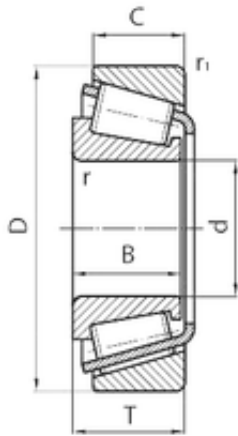

BEARING DRIVESHAFT, INC.

55 mm x 105 mm x 36 mm NSK 55KW02 tapered roller bearings

Bearing No. 55KW02

Size	55x105x36 mm
Bore Diameter	55 mm
Outer Diameter	105 mm
Width	36 mm
d	55 mm
D	105 mm
T	36 mm
B	36 mm

55KW02 Bearing 2D drawings and 3D CAD models