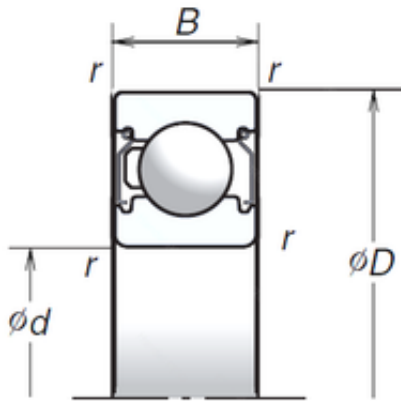

BEARING DRIVESHAFT, INC.

20 mm x 42 mm x 12 mm NSK 6004T1XZZ
deep groove ball bearings

Bearing No. 6004T1XZZ

Size	20x42x12 mm
Bore Diameter	20 mm
Outer Diameter	42 mm
Width	12 mm
d	20 mm
D	42 mm
B	12 mm
C	12 mm
r min.	0,6 mm
Basic dynamic load rating (C)	9,4 kN
Basic static load rating (C0)	5 kN

6004T1XZZ Bearing 2D drawings and 3D CAD models