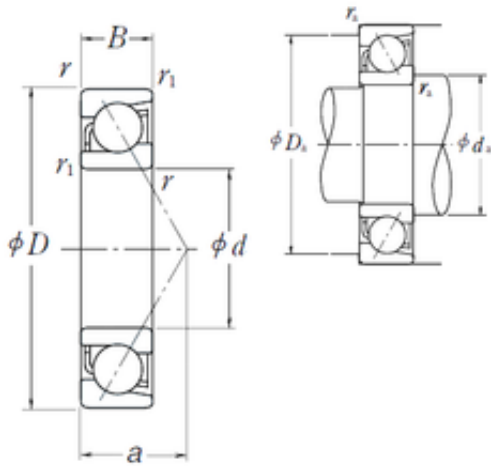

BEARING DRIVESHAFT, INC.

540 mm x 660 mm x 56 mm NSK BA540-2
angular contact ball bearings

Bearing No. BA540-2

Size	540x660x56 mm
Bore Diameter	540 mm
Outer Diameter	660 mm
Width	56 mm
d	540 mm
D	660 mm
B	56 mm
C	56 mm
a	201,2 mm
r min.	3 mm
r1 min.	1,1 mm
Da	633 mm
ra max.	2,5 mm
da	577 mm
Weight	78,2 Kg
Basic dynamic load rating (C)	390 kN

BA540-2 Bearing 2D drawings and 3D CAD models