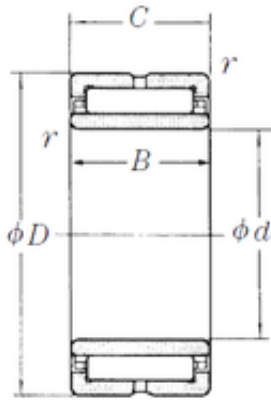

BEARING DRIVESHAFT, INC.

220 mm x 300 mm x 80 mm NSK NA4944
needle roller bearings

Bearing No. NA4944

Size	220x300x80 mm
Bore Diameter	220 mm
Outer Diameter	300 mm
Width	80 mm
d	220 mm
Fw	245 mm
D	300 mm
B	80 mm
C	80 mm
r min.	2,1 mm
Weight	15,5 Kg
Basic dynamic load rating (C)	545 kN
Basic static load rating (C0)	1230 kN

NA4944 Bearing 2D drawings and 3D CAD models