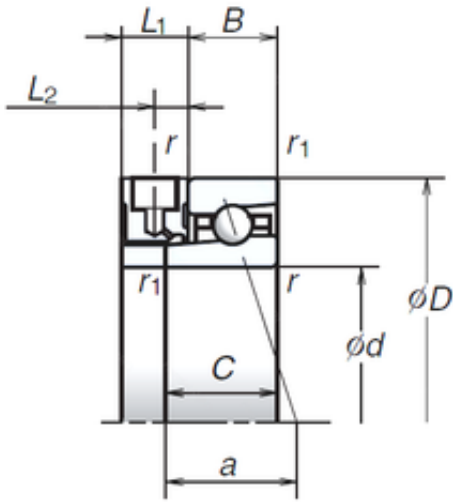

## BEARING DRIVESHAFT, INC.

65 mm x 90 mm x 13 mm NSK 65BER19XE  
angular contact ball bearings

Bearing No. 65BER19XE

Size	65x90x13 mm
Bore Diameter	65 mm
Outer Diameter	90 mm
Width	13 mm
d	65 mm
D	90 mm
B	13 mm
C	18 mm
L2	7,5 mm
Angle ( ° )	25 °
a	29,6 mm
r min.	1 mm
r1 min.	0,6 mm
L1	15 mm
Weight	0,209 Kg
Basic dynamic load rating (C)	14,5 kN
Basic static load rating (C0)	12,6 kN
(Grease) Lubrication Speed	38 800 r/min

65BER19XE Bearing 2D drawings and 3D CAD models