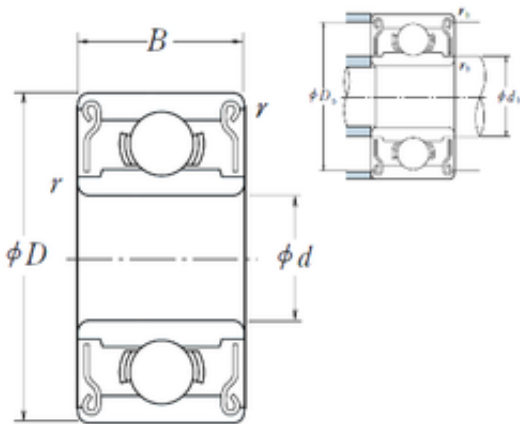

BEARING DRIVESHAFT, INC.

6 mm x 13 mm x 5 mm NSK 686 AZZ deep groove ball bearings

Bearing No. 686 AZZ

686 AZZ Bearing 2D drawings and 3D CAD models

Size	6x13x5 mm
Bore Diameter	6 mm
Outer Diameter	13 mm
Width	5 mm
d	6 mm
D	13 mm
B	5 mm
C	5 mm
r min.	0,15 mm
db max.	7,4 mm
Db min.	11,7 mm
rb max.	0,15 mm
Weight	0,00269 Kg
Basic dynamic load rating (C)	1,08 kN
Basic static load rating (C0)	0,44 kN