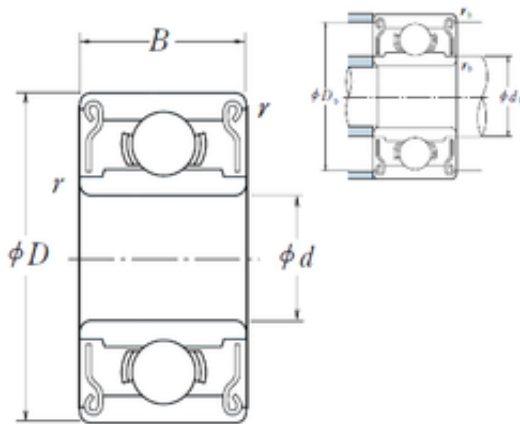

BEARING DRIVESHAFT, INC.

6 mm x 13 mm x 5 mm NSK 686 AZZ deep groove ball bearings

Bearing No. 686 AZZ

686 AZZ Bearing 2D drawings and 3D CAD models

Size	6x13x5 mm
Bore Diameter	6 mm
Outer Diameter	13 mm
Width	5 mm
d	6 mm
D	13 mm
B	5 mm
C	5 mm
r min.	0,15 mm
db max.	7,4 mm
Db min.	11,7 mm
rb max.	0,15 mm
Weight	0,00269 Kg
Basic dynamic load rating (C)	1,08 kN
Basic static load rating (C0)	0,44 kN