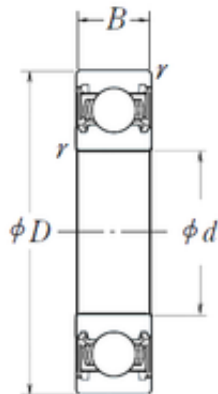

BEARING DRIVESHAFT, INC.

50 mm x 72 mm x 12 mm NSK 6910DDU deep groove ball bearings

Bearing No. 6910DDU

6910DDU Bearing 2D drawings and 3D CAD models

| | |
|-------------------------------|--------------------------|
| Size | 50x72x12 mm |
| Bore Diameter | 50 mm |
| Outer Diameter | 72 mm |
| Width | 12 mm |
| d | 50 mm |
| D | 72 mm |
| B | 12 mm |
| C | 12 mm |
| r min. | 0,6 mm |
| da min. | 54 mm |
| da max | 55 mm |
| Da max. | 68 mm |
| ra max. | 0,6 mm |
| Weight | 0,135 Kg |
| Basic dynamic load rating (C) | 14,5 kN |
| Basic static load rating (C0) | 11,7 kN |
| (Grease) Lubrication Speed | 5 300 r/min |
| Category | Single Row Ball Bearings |
| Inventory | 0.0 |
| Manufacturer Name | NSK |
| Minimum Buy Quantity | N/A |
| Weight / Kilogram | 0.124 |
| Product Group | B00308 |
| Enclosure | 2 Seals |
| Precision Class | ABEC 1 ISO P0 |

BEARING DRIVESHAFT, INC.

| | |
|---------------------------------|---|
| Maximum Capacity / Filling Slot | No |
| Rolling Element | Ball Bearing |
| Snap Ring | No |
| Internal Special Features | No |
| Cage Material | Steel |
| Enclosure Type | Contact Seal |
| Internal Clearance | C0-Medium |
| Inch - Metric | Metric |
| Long Description | 50MM Bore; 72MM Outside Diameter; 12MM Outer Race Diameter; 2 Seals; Ball Bearing; ABEC 1 ISO P0; No Filling Slot; No Snap Ring; No Internal Special Features |
| Category | Single Row Ball Bearing |
| UNSPSC | 31171504 |
| Harmonized Tariff Code | 8482.10.50.68 |
| Noun | Bearing |
| Keyword String | Ball |
| Manufacturer URL | http://www.nskamericas.com |
| Weight / LBS | 1.968 |
| Outside Diameter | 2.835 Inch 72 Millimeter |
| Outer Race Width | 0.472 Inch 12 Millimeter |
| Bore | 1.969 Inch 50 Millimeter |
| SRI | 3.49 |
| hidYobi | 6910DDU |
| LangID | 1 |
| D_ | 72 |
| SREX | 0.02 |
| B_ | 12 |
| da min | 54 |
| hidTable | ecat_NSRDGB |