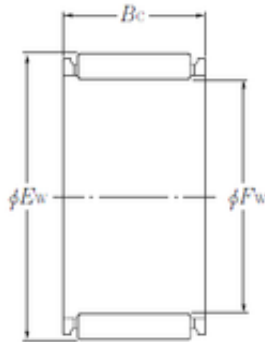

### NTN K12 × 16 × 13 needle roller bearings

Bearing No. K12 × 16 × 13

Bore Diameter	12 mm
Outer Diameter	16 mm
Fw	12 mm
Ew	16 mm
Bc	13 mm
Weight	0.0055 Kg
Basic dynamic load rating (C)	7,5 kN
Basic static load rating (C0)	8,5 kN
(Grease) Lubrication Speed	17000 r/min

K12 × 16 × 13 Bearing 2D drawings and 3D CAD models