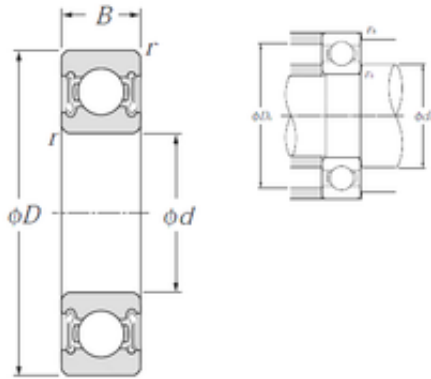

BEARING DRIVESHAFT, INC.

10 mm x 30 mm x 9 mm NTN 6200LLB deep groove ball bearings

Bearing No. 6200LLB

6200LLB Bearing 2D drawings and 3D CAD models

Size	10x30x9 mm
Bore Diameter	10 mm
Outer Diameter	30 mm
Width	9 mm
d	10 mm
D	30 mm
B	9 mm
C	9 mm
r min.	0,6 mm
da min.	14 mm
da max	16 mm
Da max.	26 mm
ra max.	0,6 mm
Weight	0,032 Kg
Basic dynamic load rating (C)	5,1 kN
Basic static load rating (C0)	2,39 kN
(Grease) Lubrication Speed	25 000 r/min
Category	Single Row Ball Bearings
Inventory	0.0
Manufacturer Name	NTN
Minimum Buy Quantity	N/A
Weight / Kilogram	0.031
Product Group	B00308
Enclosure	2 Seals
Precision Class	ABEC 1 ISO P0

BEARING DRIVESHAFT, INC.

Maximum Capacity / Filling Slot	No
Rolling Element	Ball Bearing
Snap Ring	No
Internal Special Features	No
Cage Material	Steel
Enclosure Type	Non-Contact Seal
Internal Clearance	C0-Medium
Inch - Metric	Metric
Long Description	10MM Bore; 30MM Outside Diameter; 9MM Outer Race Width; 2 Seals; Ball Bearing; ABEC 1 ISO P0; No Filling Slot; No Snap Ring; No Internal Special Features; C0-Medium Internal Clearance; Steel Cage; N
Other Features	Deep Groove Non-Friction Nitrile Rubber Seal
Category	Single Row Ball Bearing
UNSPSC	31171504
Harmonized Tariff Code	8482.10.50.68
Noun	Bearing
Keyword String	Ball
Manufacturer URL	http://www.ntnamerica.com
Weight / LBS	0.071
Bore	0.394 Inch 10 Millimeter
Inner Race Width	0 Inch 0 Millimeter
Outside Diameter	1.181 Inch 30 Millimeter
Outer Race Width	0.354 Inch 9 Millimeter
bore diameter:	10 mm
precision rating:	ISO Class 0
outside diameter:	30 mm
finish/coating:	Uncoated