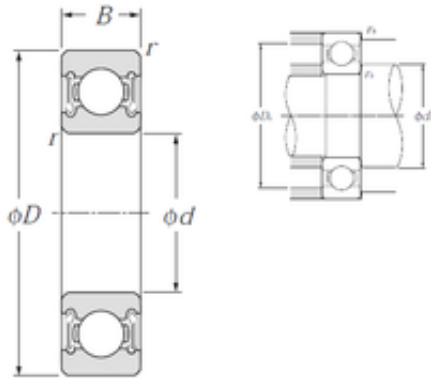

BEARING DRIVESHAFT, INC.

17 mm x 26 mm x 5 mm NTN 6803LLB deep groove ball bearings

6803LLB Bearing 2D drawings and 3D CAD models

Bearing No. 6803LLB

Size	17x26x5 mm
Bore Diameter	17 mm
Outer Diameter	26 mm
Width	5 mm
d	17 mm
D	26 mm
B	5 mm
C	5 mm
r min.	0,3 mm
da min.	19 mm
da max	19,5 mm
Da max.	24 mm
ra max.	0,3 mm
Weight	0,008 Kg
Basic dynamic load rating (C)	2,23 kN
Basic static load rating (C0)	1,46 kN
(Grease) Lubrication Speed	24 000 r/min
Category	Single Row Ball Bearings
Inventory	0.0
Manufacturer Name	NTN
Minimum Buy Quantity	N/A
Weight / Kilogram	0.008
EAN	4547359585056
Product Group	B00308
Enclosure	2 Seals

BEARING DRIVESHAFT, INC.

Precision Class	ABEC 1 ISO P0
Maximum Capacity / Filling Slot	No
Rolling Element	Ball Bearing
Snap Ring	No
Internal Special Features	No
Cage Material	Steel
Enclosure Type	Non-Contact Seal
Internal Clearance	C0-Medium
Inch - Metric	Metric
Long Description	17MM Bore; 26MM Outside Diameter; 5MM Outer Race Diameter; 2 Seals; Ball Bearing; ABEC 1 ISO P0; No Filling Slot; No Snap Ring; No Internal Special Features
Category	Single Row Ball Bearing
UNSPSC	31171504
Harmonized Tariff Code	8482.10.50.68
Noun	Bearing
Keyword String	Ball
Manufacturer URL	http://www.ntnamerica.com
Manufacturer Item Number	6803LLB/2AS
Weight / LBS	0.017
Outside Diameter	1.024 Inch 26 Millimeter
Outer Race Width	0.197 Inch 5 Millimeter
Bore	0.669 Inch 17 Millimeter