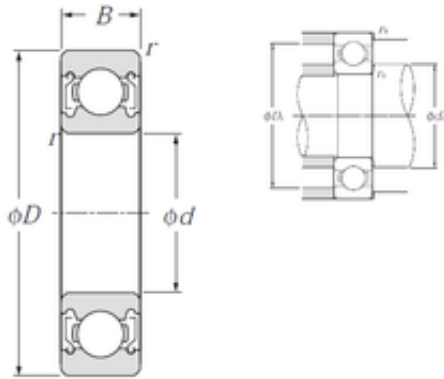

BEARING DRIVESHAFT, INC.

55 mm x 120 mm x 29 mm NTN 6311ZZ deep groove ball bearings

Bearing No. 6311ZZ

6311ZZ Bearing 2D drawings and 3D CAD models

Size	55x120x29 mm
Bore Diameter	55 mm
Outer Diameter	120 mm
Width	29 mm
d	55 mm
D	120 mm
B	29 mm
C	29 mm
rn	0,5 mm
r min.	2 mm
da min.	64 mm
da max	74 mm
Da max.	111 mm
ra max.	2 mm
Weight	1,37 Kg
Basic dynamic load rating (C)	71,5 kN
Basic static load rating (C0)	45 kN
(Grease) Lubrication Speed	5 800 r/min
Category	Single Row Ball Bearings
Inventory	0.0
Manufacturer Name	NTN
Minimum Buy Quantity	N/A
Weight / Kilogram	0
Product Group	B00308
Enclosure	2 Metal Shields