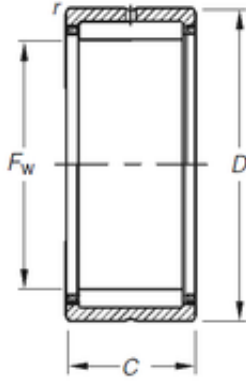

BEARING DRIVESHAFT, INC.

Timken NK22/16 needle roller bearings

Bearing No. NK22/16

Size	22x30x16 mm
Bore Diameter	22 mm
Outer Diameter	30 mm
Width	16 mm
d	22 mm
D	30 mm
C	16 mm
r	0,3 mm
Weight	0,033 Kg
Basic dynamic load rating (C)	15,2 kN
Basic static load rating (C0)	21,7 kN
(Grease) Lubrication Speed	20000 r/min

NK22/16 Bearing 2D drawings and 3D CAD models