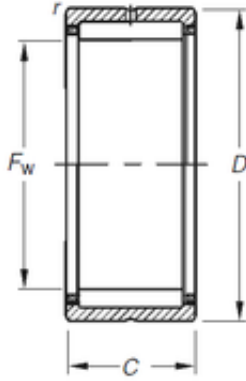

## Timken RNA4909 needle roller bearings

Bearing No. RNA4909

Size	52x68x22 mm
Bore Diameter	52 mm
Outer Diameter	68 mm
Width	22 mm
d	52 mm
D	68 mm
C	22 mm
r	0,6 mm
Weight	0,201 Kg
Basic dynamic load rating (C)	46,8 kN
Basic static load rating (C0)	74,8 kN
(Grease) Lubrication Speed	8400 r/min