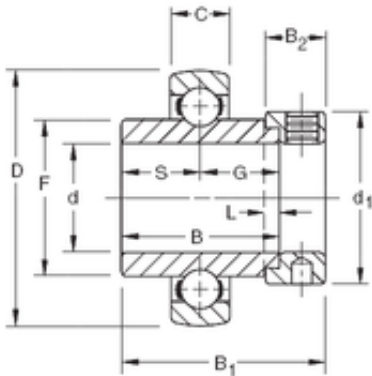

BEARING DRIVESHAFT, INC.

22,225 mm x 52 mm x 34,93 mm Timken
SM1014KB deep groove ball bearings

Bearing No. SM1014KB

Size	22.225x52x34.93 mm
Bore Diameter	22,225 mm
Outer Diameter	52 mm
Width	34,93 mm
d	22,225 mm
D	52 mm
B	34,93 mm
C	15 mm
d1	38,1 mm
B1	44,45 mm
B2	13,5 mm
F	33,83 mm
G	17,5 mm
L	4 mm
S	17,5 mm
Weight	0,254 Kg
Basic dynamic load rating (C)	15,6 kN

SM1014KB Bearing 2D drawings and 3D CAD models