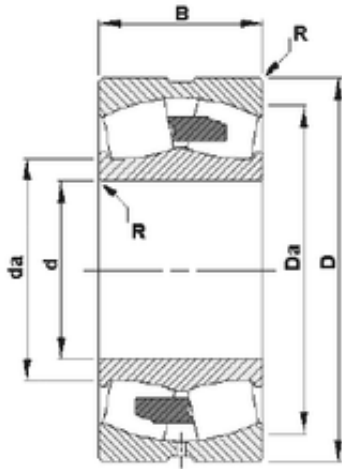

# BEARING DRIVESHAFT, INC.

130 mm x 230 mm x 64 mm Timken 22226YM spherical roller bearings

Bearing No. 22226YM

Size	130x230x64 mm
Bore Diameter	130 mm
Outer Diameter	230 mm
Width	64 mm
d	130 mm
D	230 mm
B	64 mm
C	64 mm
R	2,5 mm
Da	206 mm
da	152 mm

22226YM Bearing 2D drawings and 3D CAD models