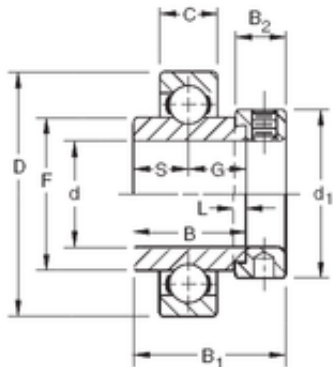

BEARING DRIVESHAFT, INC.

46,0375 mm x 110 mm x 49,21 mm Timken
SMN113K deep groove ball bearings

Bearing No. SMN113K

Size	46.0375x110x49.21 mm
Bore Diameter	46,0375 mm
Outer Diameter	110 mm
Width	49,21 mm
d	46,0375 mm
D	110 mm
B	49,21 mm
C	27 mm
d1	76,2 mm
B1	66,68 mm
B2	22,2 mm
F	68,78 mm
G	24,61 mm
L	4,8 mm
S	24,61 mm
Weight	1,896 Kg
Basic dynamic load rating (C)	68 kN

SMN113K Bearing 2D drawings and 3D CAD models