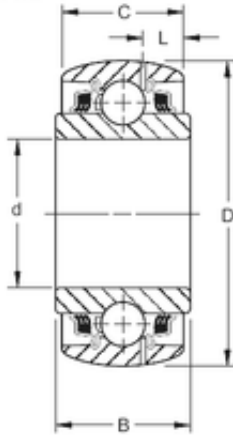

## BEARING DRIVESHAFT, INC.

SQUARE BORE

31,8 mm x 85 mm x 36,53 mm Timken  
GW209PPB5 deep groove ball bearings

Bearing No. GW209PPB5

Size	31.8x85x36.53 mm
Bore Diameter	31,8 mm
Outer Diameter	85 mm
Width	36,53 mm
d	31,8 mm
D	85 mm
B	36,53 mm
C	30,18 mm
Weight	0,794 Kg
Basic dynamic load rating (C)	36,8 kN

GW209PPB5 Bearing 2D drawings and 3D CAD models