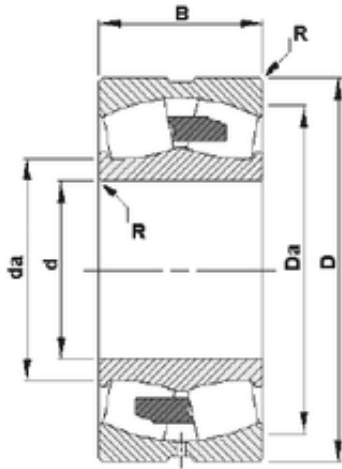

## BEARING DRIVESHAFT, INC.

300 mm x 460 mm x 118 mm Timken  
23060YMB spherical roller bearings

Bearing No. 23060YMB

Size	300x460x118 mm
Bore Diameter	300 mm
Outer Diameter	460 mm
Width	118 mm
d	300 mm
D	460 mm
B	118 mm
C	118 mm
R	3 mm
Da	425 mm
da	336 mm

23060YMB Bearing 2D drawings and 3D CAD models