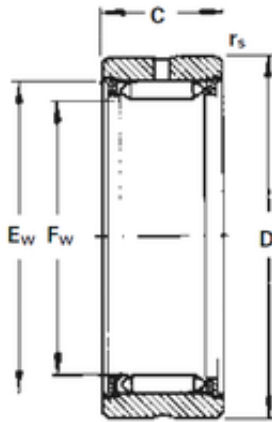

### Timken RNA3220 needle roller bearings

Bearing No. RNA3220

RNA3220 Bearing 2D drawings and 3D CAD models

Size	258.4x268.4x64 mm
Bore Diameter	258,4 mm
Outer Diameter	268,4 mm
Width	64 mm
F <sub>w</sub>	258,4 mm
D	300 mm
E <sub>w</sub>	268,4 mm
C	64 mm
r	1,85 mm
Weight	8,57 Kg
Basic dynamic load rating (C)	490 kN
Basic static load rating (C <sub>0</sub> )	1650 kN
(Grease) Lubrication Speed	980 r/min