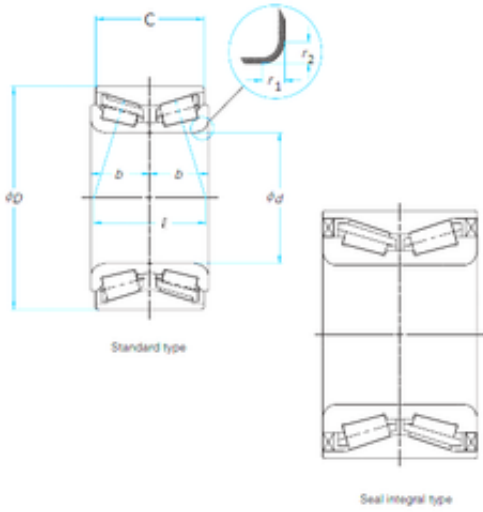

BEARING DRIVESHAFT, INC.

Timken NP672572-90UB2 angular contact ball bearings

Bearing No. NP672572-90UB2

Size	82x140x110 mm
Bore Diameter	82 mm
Outer Diameter	140 mm
Width	110 mm
d	82 mm
D	140 mm
C	110 mm

NP672572-90UB2 Bearing 2D drawings and 3D CAD models