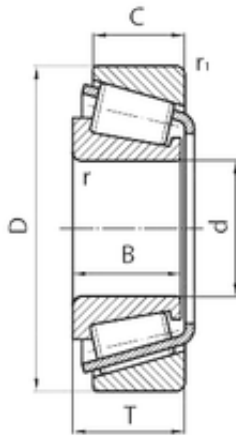

## Timken NP765903/NP525508 tapered roller bearings

Bearing No. NP765903/NP525508

Size	30x55x17.75 mm
Bore Diameter	30 mm
Outer Diameter	55 mm
Width	17,75 mm
d	30 mm
D	55 mm
T	17,75 mm

NP765903/NP525508 Bearing 2D drawings and 3D CAD models