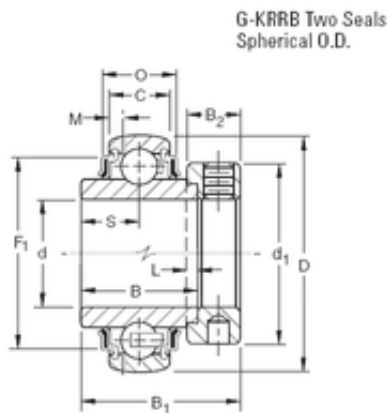

BEARING DRIVESHAFT, INC.

55 mm x 100 mm x 55,56 mm Timken
GE55KRRB deep groove ball bearings

Bearing No. GE55KRRB

Size	55x100x55.56 mm
Bore Diameter	55 mm
Outer Diameter	100 mm
Width	55,56 mm
d	55 mm
D	100 mm
B	55,56 mm
C	25 mm
P	29,01 mm
O	87,17 mm
d1	76,2 mm
B1	5 mm
B2	20,6 mm
L	4,8 mm
S	27,8 mm
F1	71,4 mm
Weight	1,365 Kg
Basic dynamic load rating (C)	48 kN

GE55KRRB Bearing 2D drawings and 3D CAD models